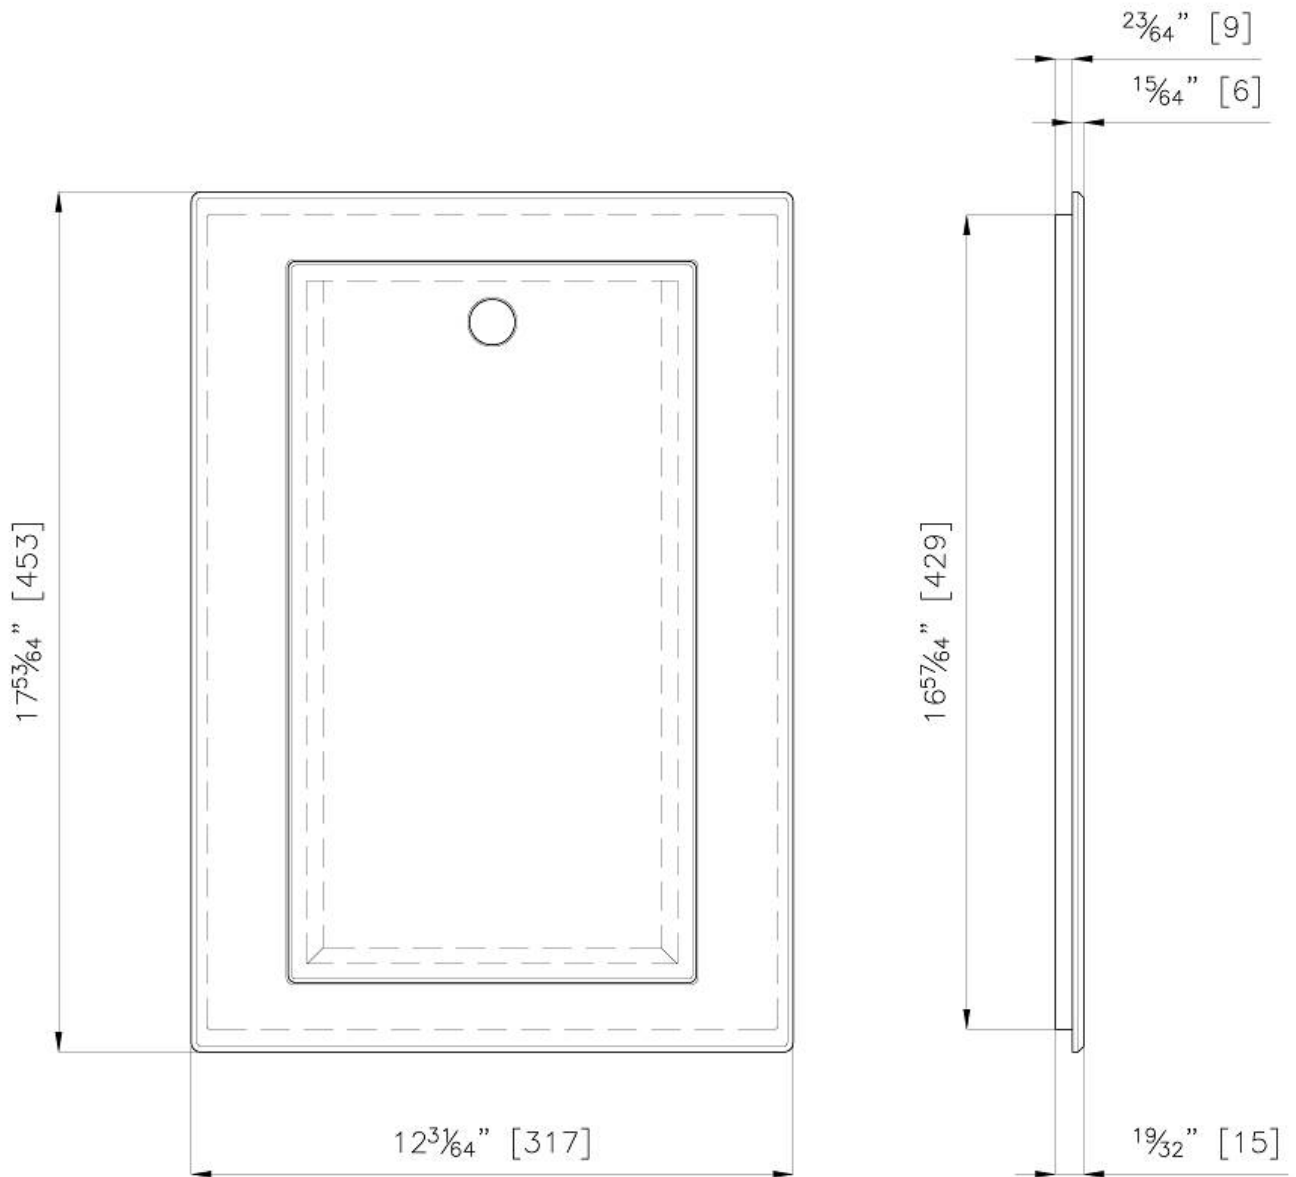

Twin Chopping Board in HDPE

Accessories

Code: 8644 104

For [Canova](#) sink collection
LEVEL 1

DETAILS

Material HDPE

Dimensions 17 ⁵³/₆₄" x 12 ³¹/₆₄"
45,3 x 31,7 cm

TECHNICAL DATA

RECOMMENDED PAIRINGS

Sink Apron 30" x 18" – U/M
1060 900

Sink Canova 19" x 20" – U/M
1336 660

Sink Canova 26" x 20" – U/M
1338 660

Sink Canova 32" x 20" – U/M
1337 660

Sink Canova 35" x 20" – U/M
1339 660

Sink Canova 38" x 20" – U/M
1340 660